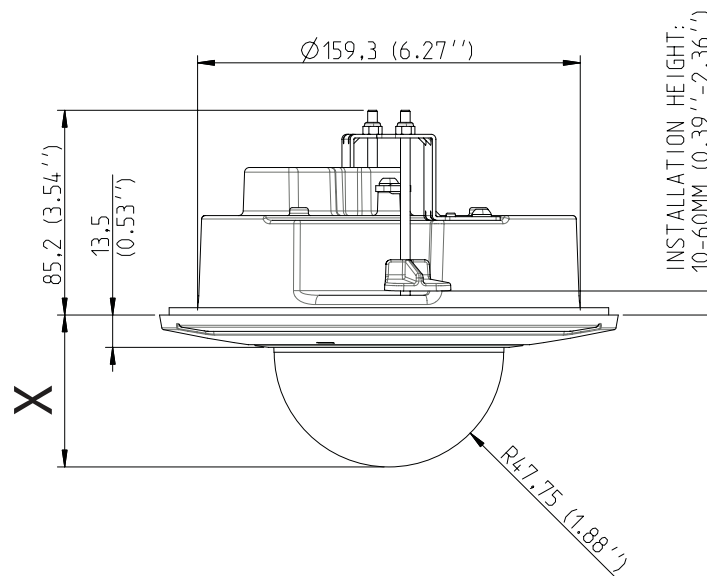

For use with:	Measurement X:
AXIS P3343	63 mm (2.5 in)
AXIS P3344	63 mm (2.5 in)
AXIS P3346	68 mm (2.7 in)
AXIS P3346-V	68 mm (2.7 in)
AXIS P3367	68 mm (2.7 in)
AXIS P3367-V	68 mm (2.7 in)
AXIS P3384-V	68 mm (2.7 in)

AXIS P33, P33-V Drop ceiling mount Accessories

29 APRIL, 2014